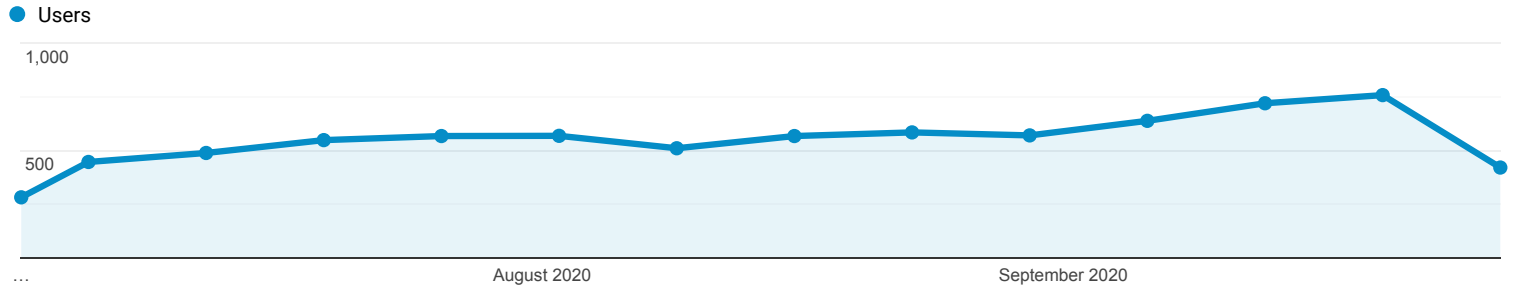

Channels

ALL » DEFAULT CHANNEL GROUPING: Organic Search

Jul 1, 2020 - Sep 30, 2020

All Users
53.13% Users

Explorer

Summary

Keyword	Acquisition			Behavior			Conversions		
	Users	New Users	Sessions	Bounce Rate	Pages / Session	Avg. Session Duration	Goal Conversion Rate	Goal Completions	Goal Value
	7,443 % of Total: 53.13% (14,010)	7,420 % of Total: 53.20% (13,948)	8,275 % of Total: 49.91% (16,580)	92.31% Avg for View: 85.56% (7.89%)	1.15 Avg for View: 1.33 (-12.97%)	00:00:31 Avg for View: 00:00:49 (-36.06%)	0.00% Avg for View: 0.00% (0.00%)	0 % of Total: 0.00% (0)	\$0.00 % of Total: 0.00% (0)
1. (not provided)	7,240 (97.21%)	7,218 (97.28%)	8,052 (97.31%)	92.34%	1.15	00:00:31	0.00%	0 (0.00%)	\$0.00 (0.00%)
2. site:smwhome.net	10 (0.13%)	10 (0.13%)	10 (0.12%)	100.00%	1.00	00:00:00	0.00%	0 (0.00%)	\$0.00 (0.00%)
3. amazon	7 (0.09%)	7 (0.09%)	7 (0.08%)	100.00%	1.00	00:00:00	0.00%	0 (0.00%)	\$0.00 (0.00%)
4. bone tendon bone acl	5 (0.07%)	5 (0.07%)	5 (0.06%)	80.00%	1.20	00:02:34	0.00%	0 (0.00%)	\$0.00 (0.00%)
5. site:www.smwhome.net	5 (0.07%)	5 (0.07%)	5 (0.06%)	100.00%	1.00	00:00:00	0.00%	0 (0.00%)	\$0.00 (0.00%)
6. treadclimber	4 (0.05%)	4 (0.05%)	4 (0.05%)	100.00%	1.00	00:00:00	0.00%	0 (0.00%)	\$0.00 (0.00%)
7. complete rotator cuff tears. surgery or no surgery?	3 (0.04%)	3 (0.04%)	3 (0.04%)	100.00%	1.00	00:00:00	0.00%	0 (0.00%)	\$0.00 (0.00%)
8. meniscus tear	3 (0.04%)	3 (0.04%)	3 (0.04%)	100.00%	1.00	00:00:00	0.00%	0 (0.00%)	\$0.00 (0.00%)
9. (not set)	2 (0.03%)	2 (0.03%)	2 (0.02%)	100.00%	1.00	00:00:00	0.00%	0 (0.00%)	\$0.00 (0.00%)
10. bump on top of foot	2 (0.03%)	1 (0.01%)	2 (0.02%)	50.00%	1.50	00:02:17	0.00%	0 (0.00%)	\$0.00 (0.00%)